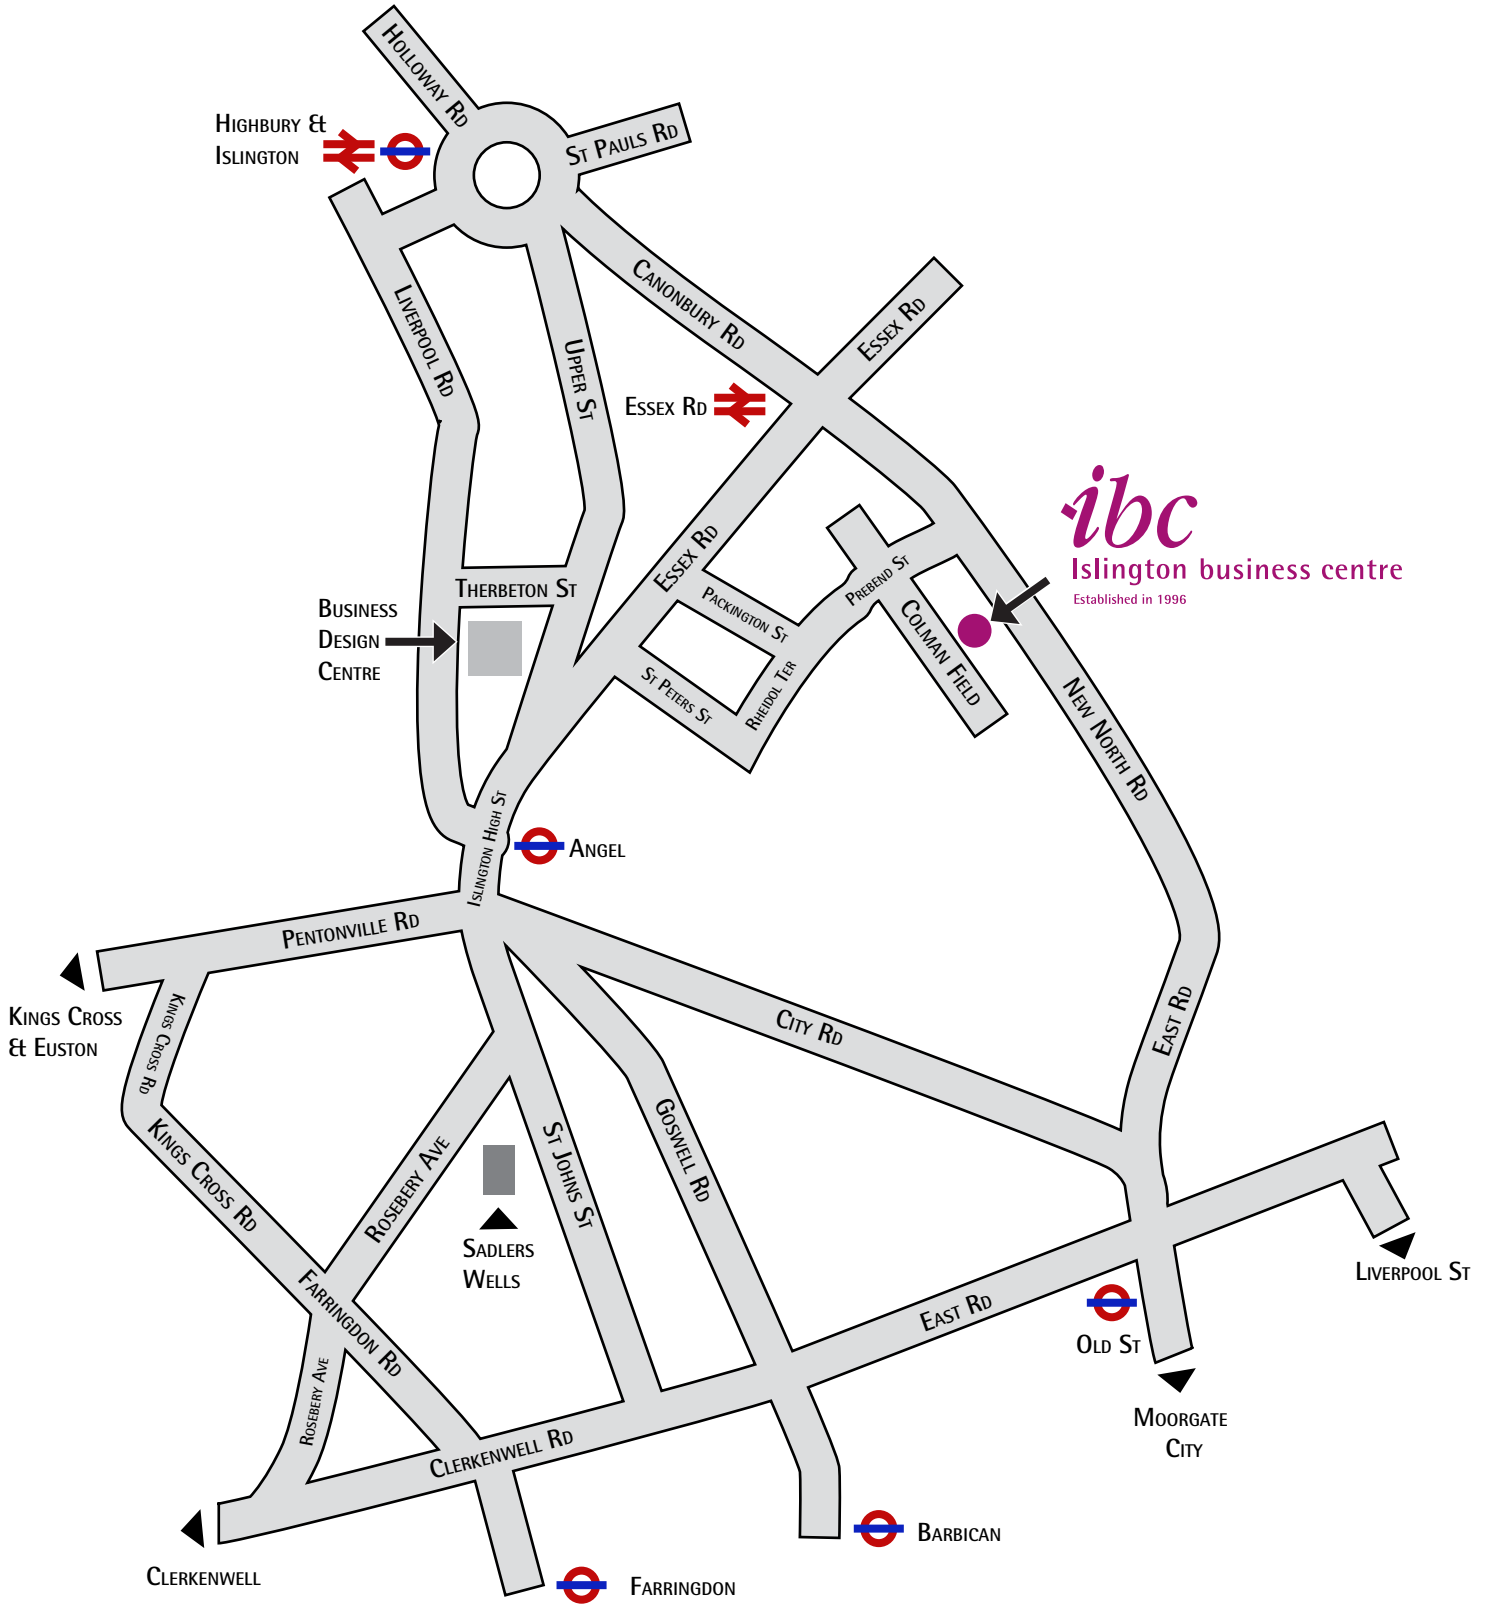

ibc

Islington business centre

Established in 1996

14-22 Coleman Fields, Islington, N1 7AD

Call us now on **020 7688 1111** or email us: martin@islbc.co.uk